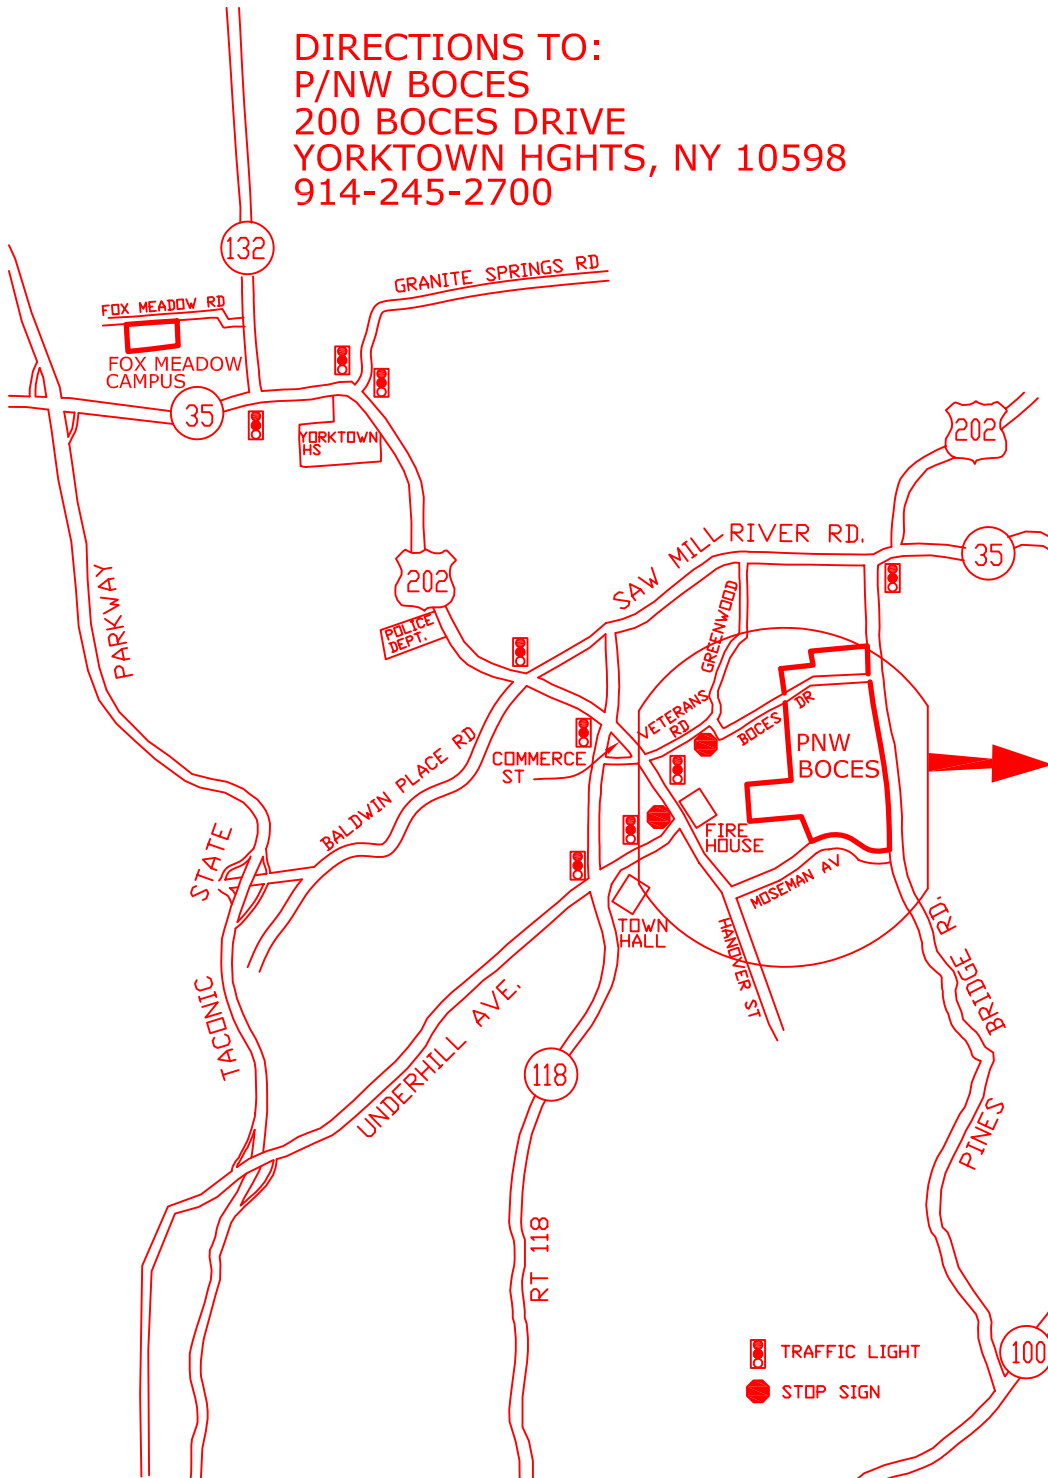

**DIRECTIONS TO:
P/NW BOCES
200 BOCES DRIVE
YORKTOWN HIGHTS, NY 10598
914-245-2700**

-  TRAFFIC LIGHT
-  STOP SIGN

MAIN CAMPUS MAP

**MAP DESIGNED BY
CAREER & TECHNICAL CENTER
COMPUTER ASSISTED DRAFTING & DESIGN
CLASS OF 2004-05**