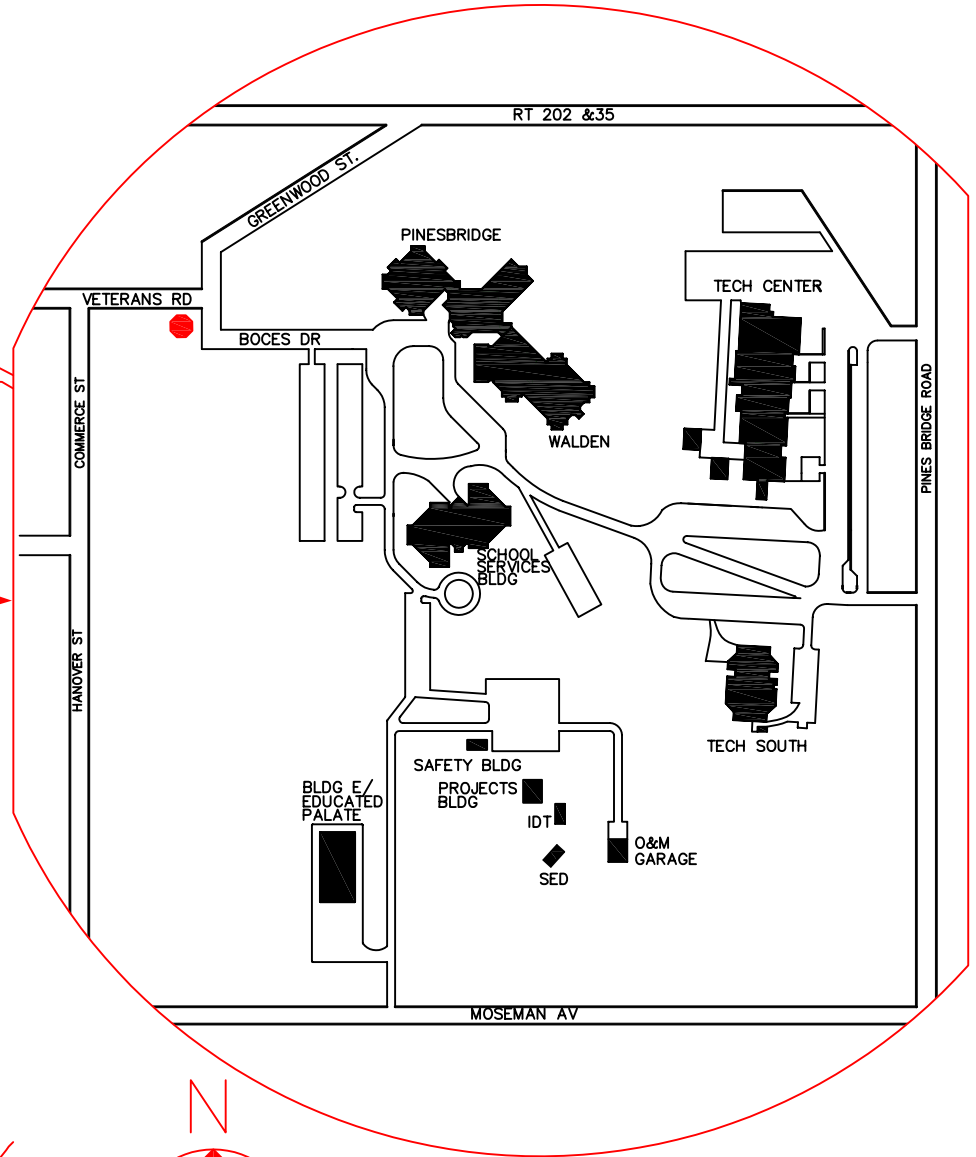

**DIRECTIONS TO:
P/NW BOCES
200 BOCES DRIVE
YORKTOWN HIGHTS, NY 10598
914-245-2700**

-  TRAFFIC LIGHT
-  STOP SIGN

MAIN CAMPUS MAP

**MAP DESIGNED BY
CAREER & TECHNICAL CENTER
COMPUTER ASSISTED DRAFTING & DESIGN
CLASS OF 2004-05**